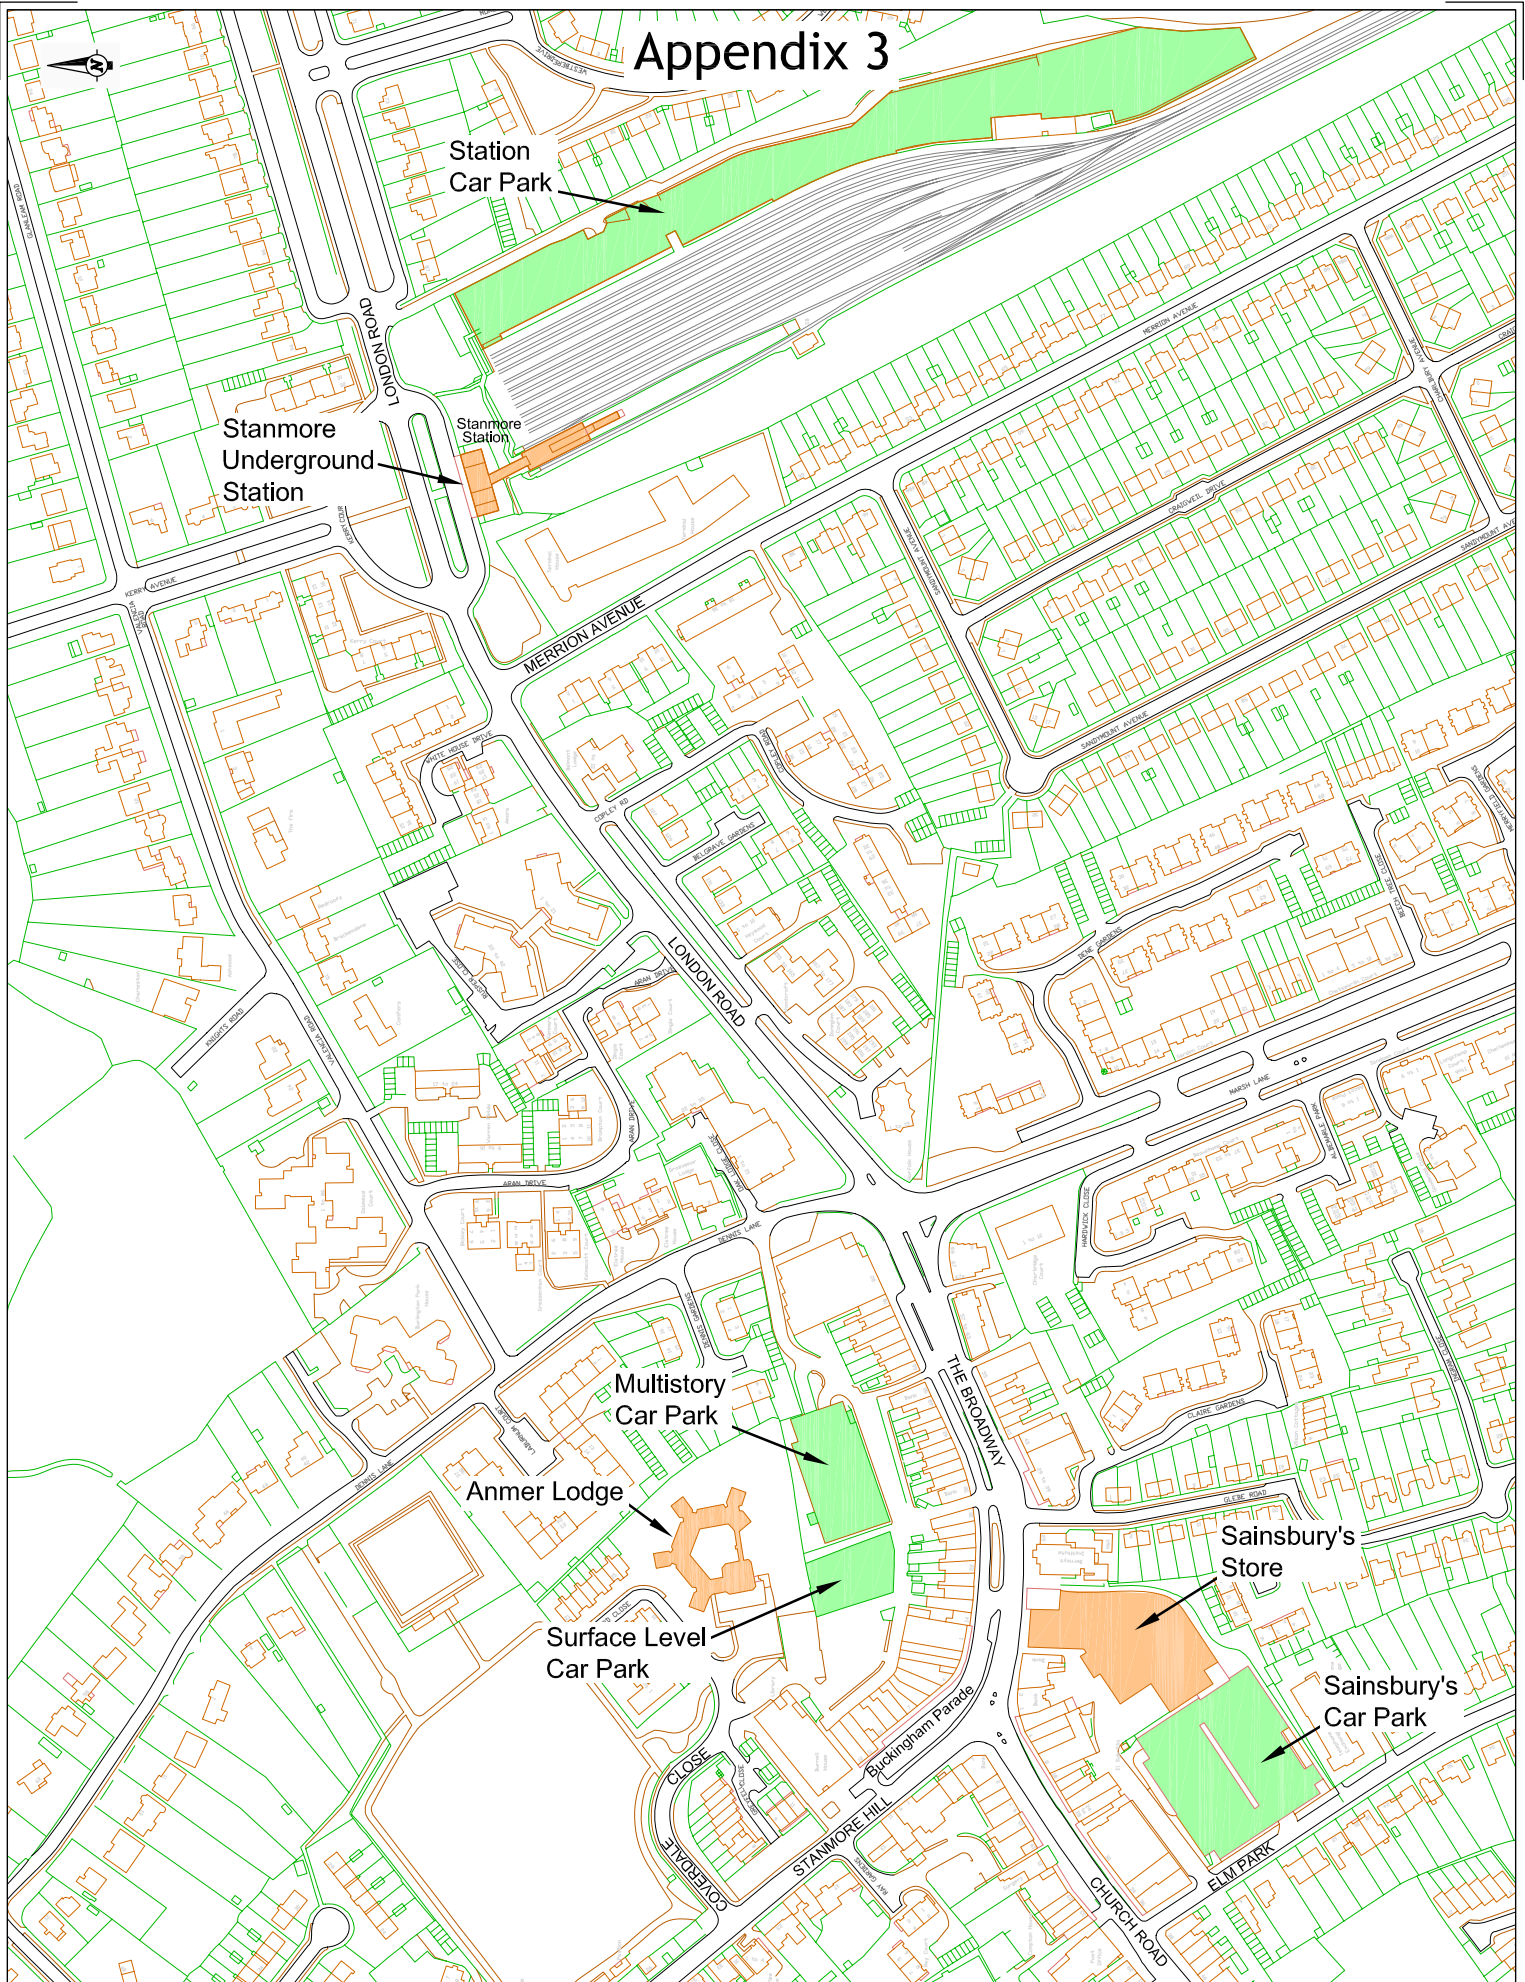

Appendix 3

Scale - 1:3500

Public Realm
INFRASTRUCTURE
P.O. Box 38, Civic Centre
Harrow, Middlesex, HA1 2UZ
Tel: 020 8863 5611
Fax: 020 8424 7662
www.harrow.gov.uk